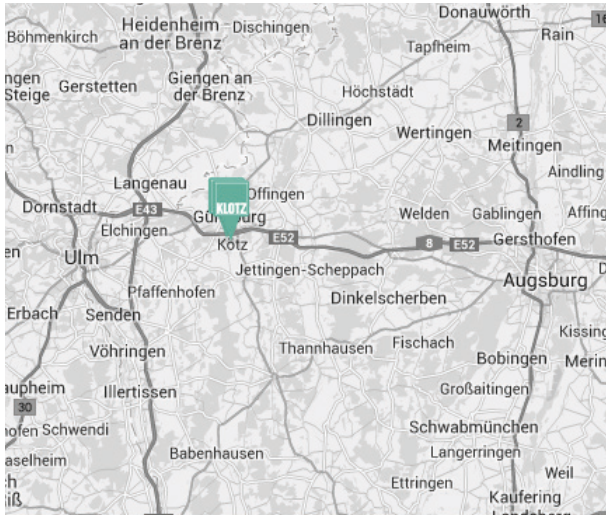

# Directions sketch

## How to find us.

The Klotz GmbH is easily and quickly to reach from the A8 and A7 and is only one hour away from Munich and Stuttgart.

**Arrival from the South:** Via the motorway A7 Kempten - Ulm to the motorway junction Ulm/Elchingen.

Then take the A8 towards Munich 15 km to the exit Günzburg.

**Arrival from the West:** Via the motorway A8 Stuttgart - München to the exit Günzburg.

**Arrival from the North:** Via the motorway A7 Würzburg - Ulm to the motorway junction Ulm/Elchingen.

Then take the A8 towards Munich 15 km to the exit Günzburg.

**Arrival from the East:** Via the motorway A8 München - Stuttgart to the exit Günzburg.

**Have a good trip!**

Klotz GmbH  
Ortsstraße 45  
89359 Kötz