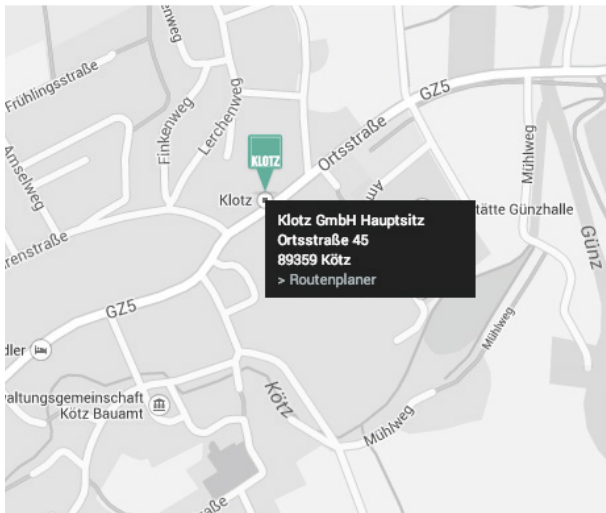

# Directions sketch

## How to find us.

The Klotz GmbH is easily and quickly to reach from the A8 and A7 and is only one hour away from Munich and Stuttgart.

**Arrival from the South:** Via the motorway A7 Kempten - Ulm to the motorway junction Ulm/Elchingen.

Then take the A8 towards Munich 15 km to the exit Günzburg.

**Arrival from the West:** Via the motorway A8 Stuttgart - München to the exit Günzburg.

**Arrival from the North:** Via the motorway A7 Würzburg - Ulm to the motorway junction Ulm/Elchingen.

Then take the A8 towards Munich 15 km to the exit Günzburg.

**Arrival from the East:** Via the motorway A8 München - Stuttgart to the exit Günzburg.

**Have a good trip!**

Klotz GmbH  
Ortsstraße 45  
89359 Kötz