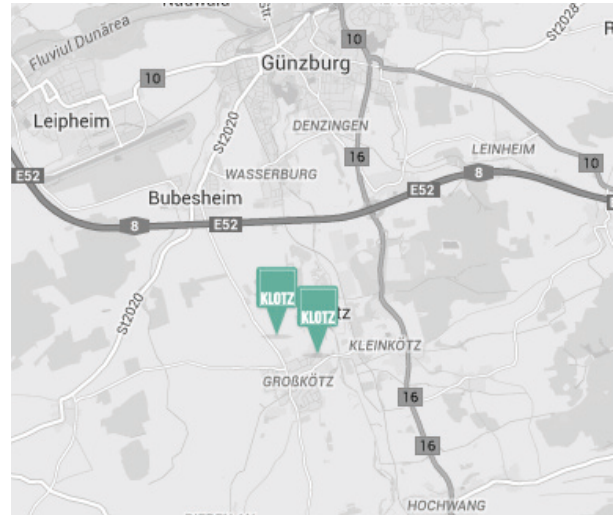

# Directions sketch

## How to find us.

The Klotz GmbH is easily and quickly to reach from the A8 and A7 and is only one hour away from Munich and Stuttgart.

**Arrival from the South:** Via the motorway A7 Kempten - Ulm to the motorway junction Ulm/Elchingen.

Then take the A8 towards Munich 15 km to the exit Günzburg.

**Arrival from the West:** Via the motorway A8 Stuttgart - München to the exit Günzburg.

**Arrival from the North:** Via the motorway A7 Würzburg - Ulm to the motorway junction Ulm/Elchingen.

Then take the A8 towards Munich 15 km to the exit Günzburg.

**Arrival from the East:** Via the motorway A8 München - Stuttgart to the exit Günzburg.

**Have a good trip!**

Klotz GmbH  
Ortsstraße 45  
89359 Kötz