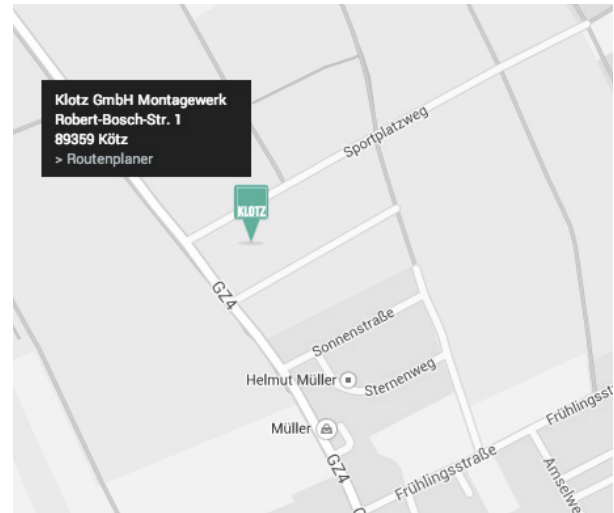

# Directions sketch

## How to find us.

The Klotz GmbH is easily and quickly to reach from the A8 and A7 and is only one hour away from Munich and Stuttgart.

**Arrival from the South:** Via the motorway A7 Kempten - Ulm to the motorway junction Ulm/Elchingen.

Then take the A8 towards Munich 15 km to the exit Günzburg.

**Arrival from the West:** Via the motorway A8 Stuttgart - München to the exit Günzburg.

**Arrival from the North:** Via the motorway A7 Würzburg - Ulm to the motorway junction Ulm/Elchingen.

Then take the A8 towards Munich 15 km to the exit Günzburg.

**Arrival from the East:** Via the motorway A8 München - Stuttgart to the exit Günzburg.

**Have a good trip!**

Klotz GmbH  
Ortsstraße 45  
89359 Kötz